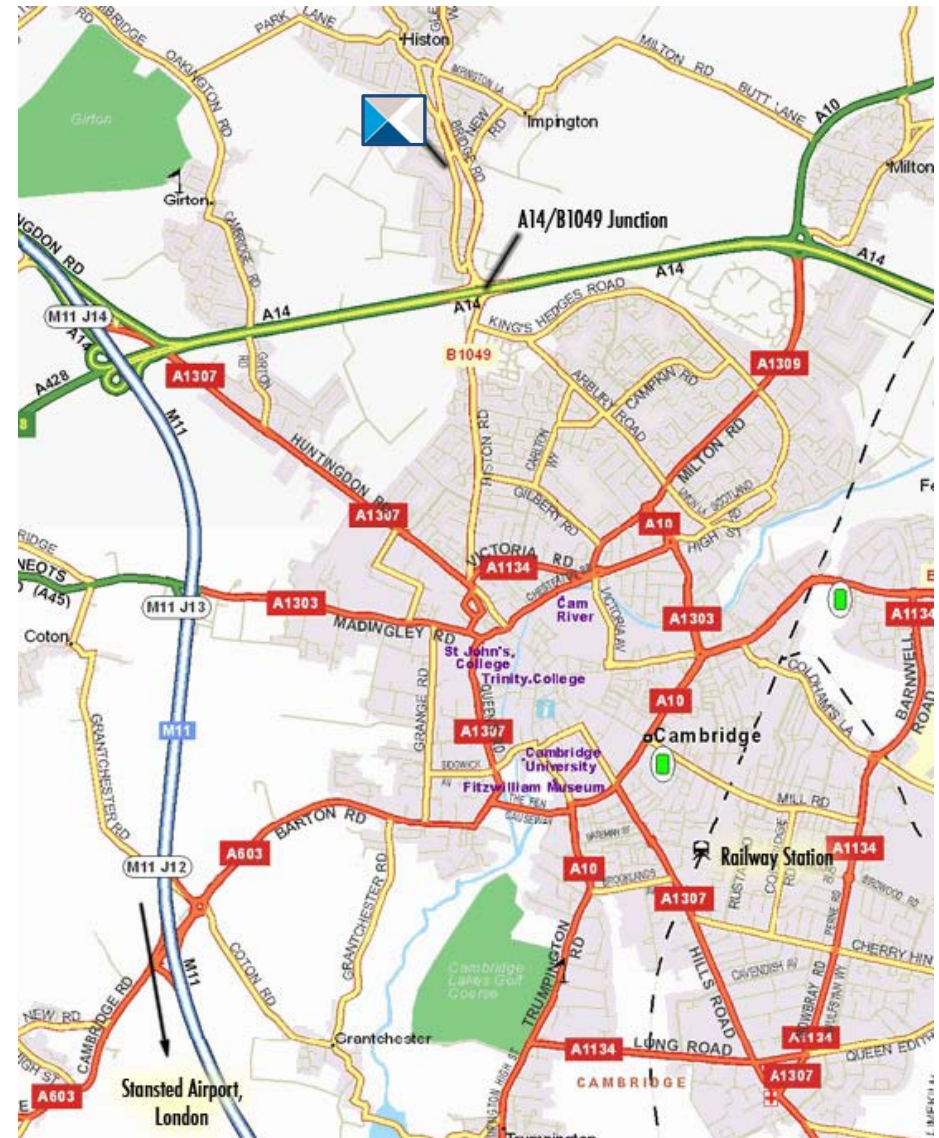

## Directions to Cambridge Flow Solutions Ltd

### Address

*Cambridge Flow Solutions Ltd*  
*Compass House*  
*Vision Park*  
*Histon*  
*Cambridge*  
*United Kingdom*  
*CB24 9AD*

### By Road:

#### FROM CAMBRIDGE CITY CENTRE

- Follow signs for the A14 or Histon to get to the A14/B1049 junction and continue north (see above).
- **CAR PARKING**
- There are 130 spaces available adjacent to Compass House – please park in bays marked 'R'.