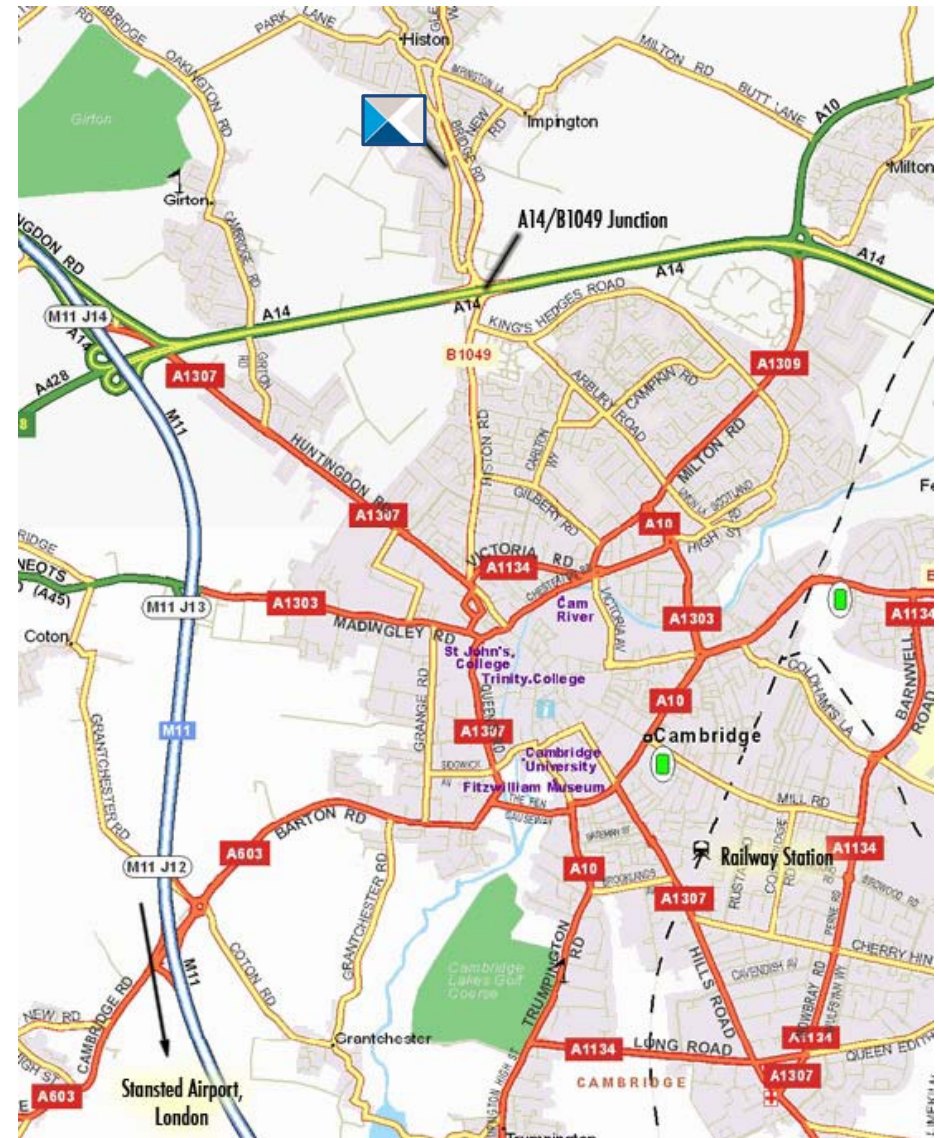

Directions to Cambridge Flow Solutions Ltd

Address

Cambridge Flow Solutions Ltd
Compass House
Vision Park
Histon
Cambridge
United Kingdom
CB24 9AD

By Road:

FROM THE M11

- Take exit 2, junction 14, follow the A14 eastwards and take the first turning on the left towards Histon / Cottenham, the B1049
- Vision Park is signposted half a mile along, on the left
- Compass House is the first building on the left as you turn into the park.

FROM CAMBRIDGE CITY CENTRE

- Follow signs for the A14 or Histon to get to the A14/B1049 junction and continue north (see above).
- **CAR PARKING**
- There are 130 spaces available adjacent to Compass House – please park in bays marked 'R'.

By Air :

- **London Stansted Airport** is 24 miles away.
- Take the M11, exit on junction 14, following signs for A14(East). Take the first turning on the left towards Histon / Cottenham, the B1049.
- Vision Park is signposted half a mile along, on the left.
- Compass House is the first building on the left as you turn into the park.
- **Cambridge Domestic Airport** is 10 minutes drive.
- **London Luton Airport** is 50miles/ 70 minutes drive.

From the airport take the B1047 to the A14 and after two junctions, turn right on to the B1049 towards Histon / Cottenham.

By Public Transport :

- Cambridge train station is 15 minutes away by taxi.
- There is a bus stop in Histon, 300 yards from the Business Park.
- The '**Citi7**' service runs approximately every 20 minutes and passes through the Railway Station and the City Centre on its way to Histon.
- See <http://www.stagecoachbus.com/cambridge/> for more information.